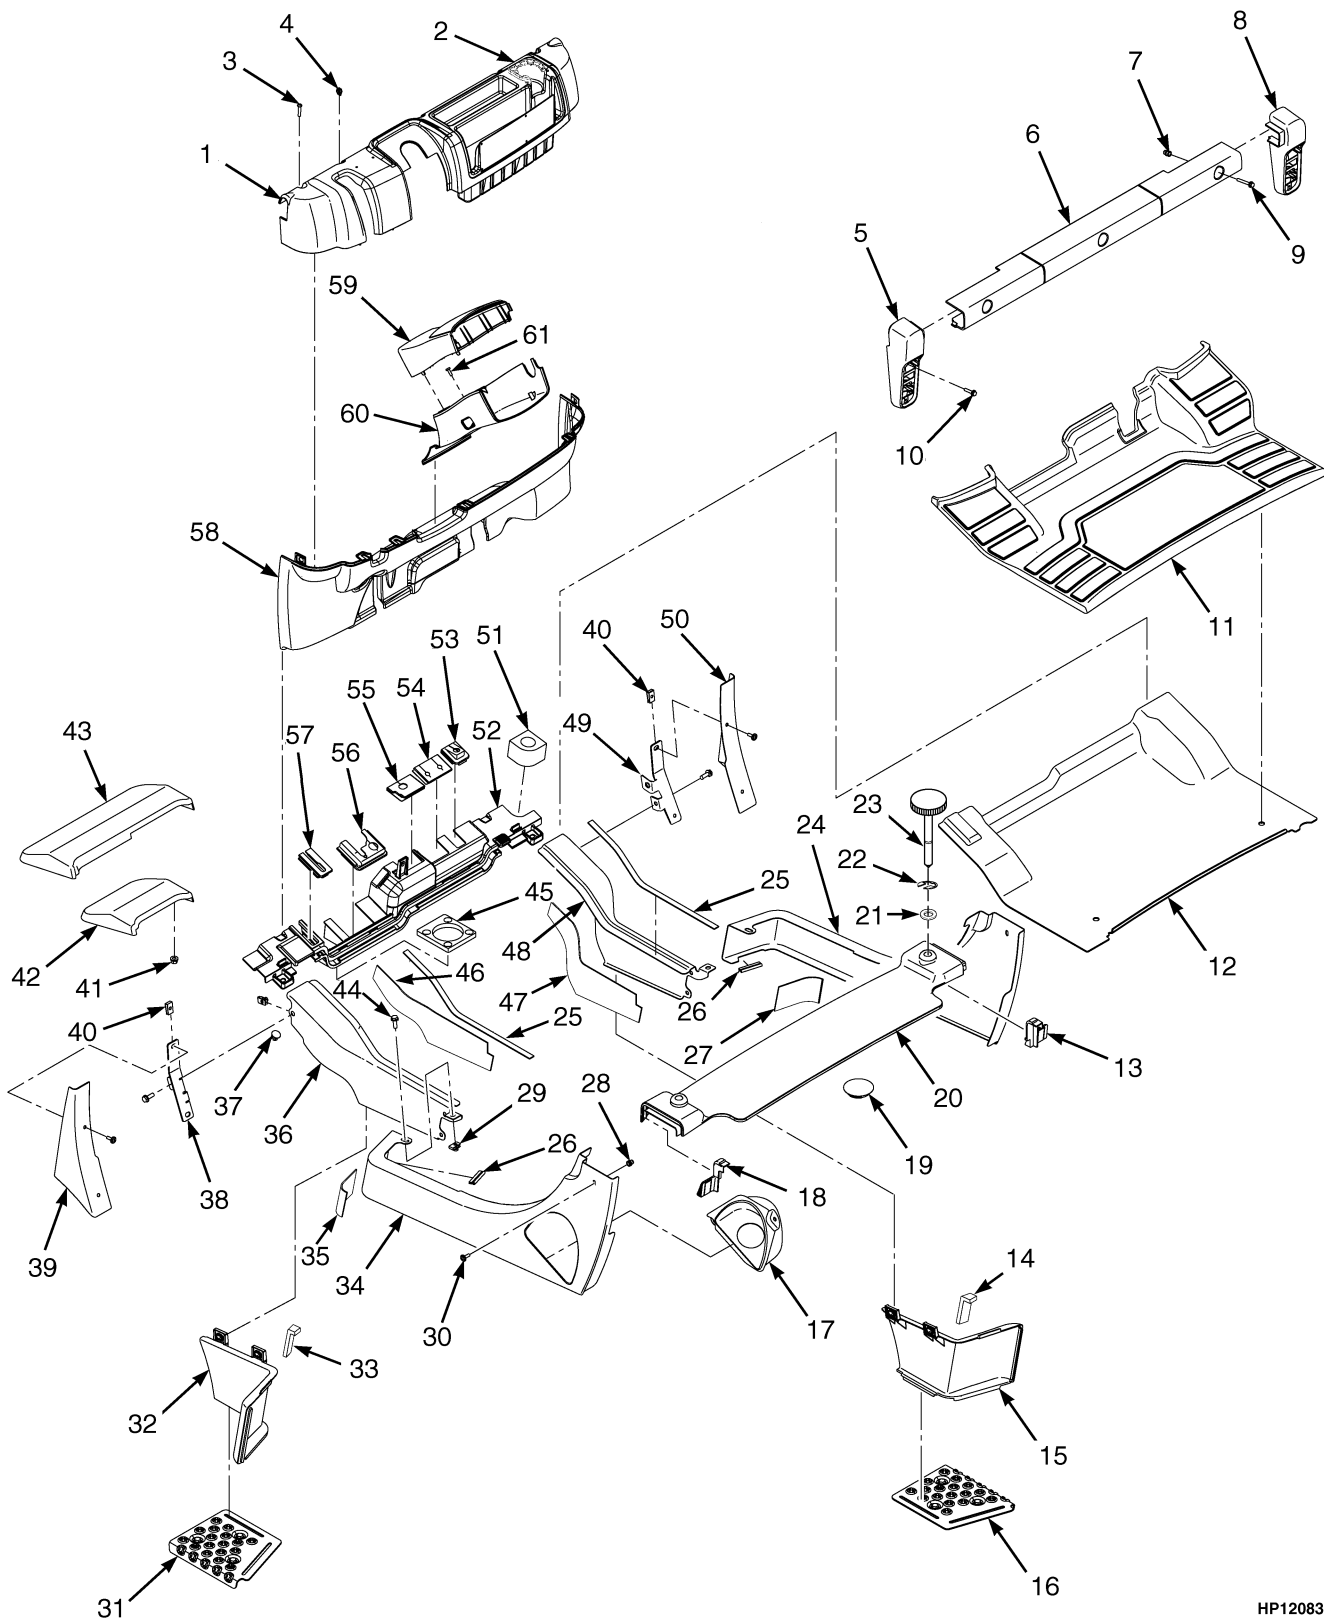

FLOORPLATES AND COVERS (Figure 1-2)

HP120831

FLOORPLATES AND COVERS

KEY:

A: With Cab

B: With Overhead Guard

ITEM	PART NO.	DESCRIPTION	QTY	
			A	B
1	1517420	Dash Assembly (Manual Valve)	1	1
1	1517421	Dash Assembly (Electronic Valve)	1	1
2	2070975	Cup Holder	1	1
3	2071261	Capscrew	5	5
4	2065667	Clip	6	6
5	2056822	Bracket (Tail Light) (LH)	1	1
6	2069203	Cover (Rear)	..	1
7	1531001	Insert	..	8
7	1531001	Insert	5	..
8	2056823	Bracket (Tail Light) (RH)	1	1
9	1540643	Capscrew	3	3
10	1586495	Capscrew	4	4
11	2071262	Floor Mat	1	1
12	1573774	Floor Plate	1	1
13	2070274	Seal Panel (RH)	1	1
14	1596624	Seal (RH)	1	1
15	1574277	Step Panel (RH)	1	1
16	1544415	Plate (RH)	1	1
17	1517656	Splash Shield (Diesel)	1	1
18	2070273	Seal Panel (LH)	1	1
19	2021395	Cap (LPG)	1	1
20	1547466	Radiator Cover Assembly	..	1
20	1547467	Seal (LH)	..	1
20	1547468	Seal (RH)	..	1
21	320157	Washer	..	2
22	353206	Snap Ring	..	2
23	1520970	Screw	..	2
24	1527946	Rear Panel (RH)	1	1
25	1564529	Seal	2	2
26	1582072	Trim Seal	2	2
27	1597058	Damping Sheet (RH Rear Panel)	1	1
28	1609707	Sound Liner	1	..
29	1609709	Sound Liner	1	..
30	1609708	Sound Liner	1	..
31	1609706	Sound Liner	1	..
32	1531558	Insert	6	6
33	1480237	Clip Nut (Diesel)	23	23
33	1480237	Clip Nut (LPG)	21	21
34	1530019	Screw	6	6
35	1544413	Plate (LH)	1	1
36	1574275	Step Panel (LH)	1	1
37	1596625	Seal (LH)	1	1
38	1527939	Panel (Rear) (LH, Diesel)	1	1
38	1527940	Panel (Rear) (LH, LPG)	1	1
39	1597052	Damping Sheet (LH Rear Panel)	1	1
40	1540860	Front Panel (LH)	1	1