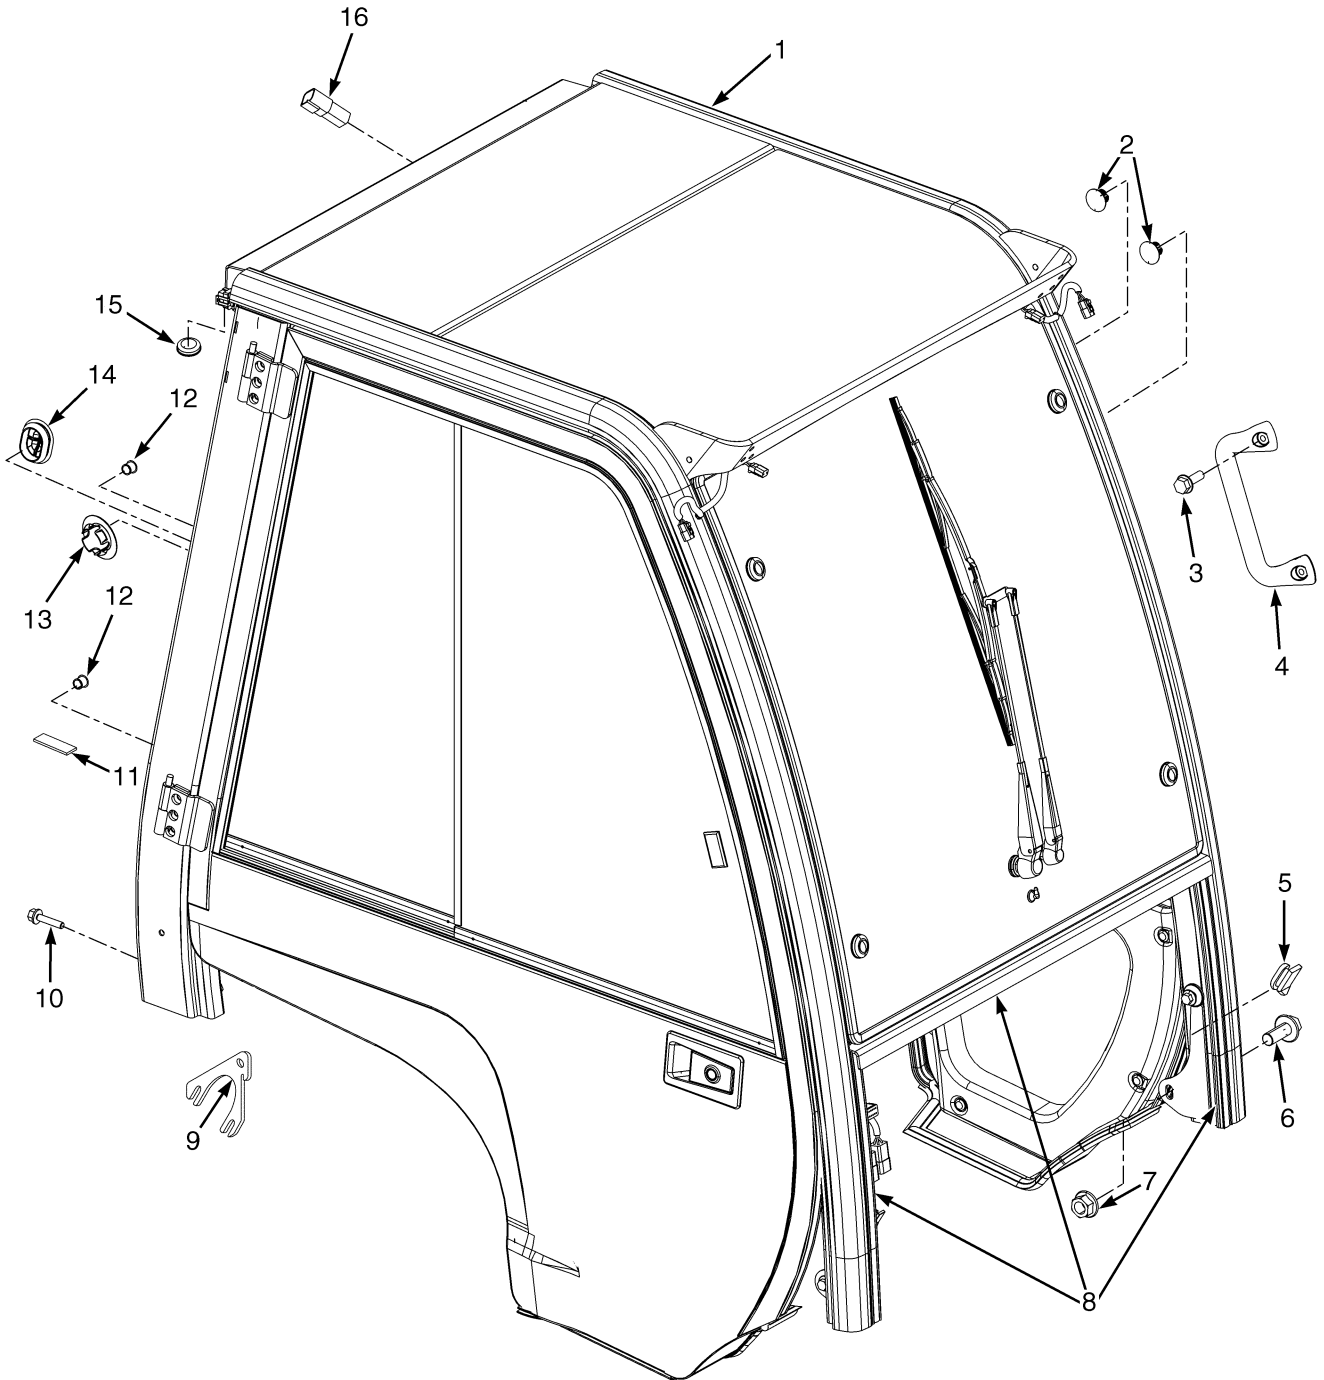

## CAB AND ATTACHING PARTS (Figure 1-7)

BP120157

**CAB AND ATTACHING PARTS**

ITEM	PART NO.	DESCRIPTION	QTY
1	1519232	Cab Assembly (☞ Figure 1-8, ☞ Figure 1-9, ☞ Figure 1-10, ☞ Figure 1-11, ☞ Figure 1-12) .....	1
2	1574301	Plug .....	8
3	1583611	Capscrew .....	8
4	1536813	Handle (Grab).....	1
5	1589787	Seal .....	2
6	1528889	Capscrew .....	8
7	1528888	Nut.....	2
8	1611140	Seal (Three Piece) .....	1
9	1610890	Shim .....	AR
10	1586495	Capscrew .....	6
11	1609621	Seal .....	1
12	1494888	Plug .....	2
13	1599415	Plug .....	1
14	1558219	Grommet .....	1
15	1560671	Grommet .....	1
16	1351681	Connector.....	1