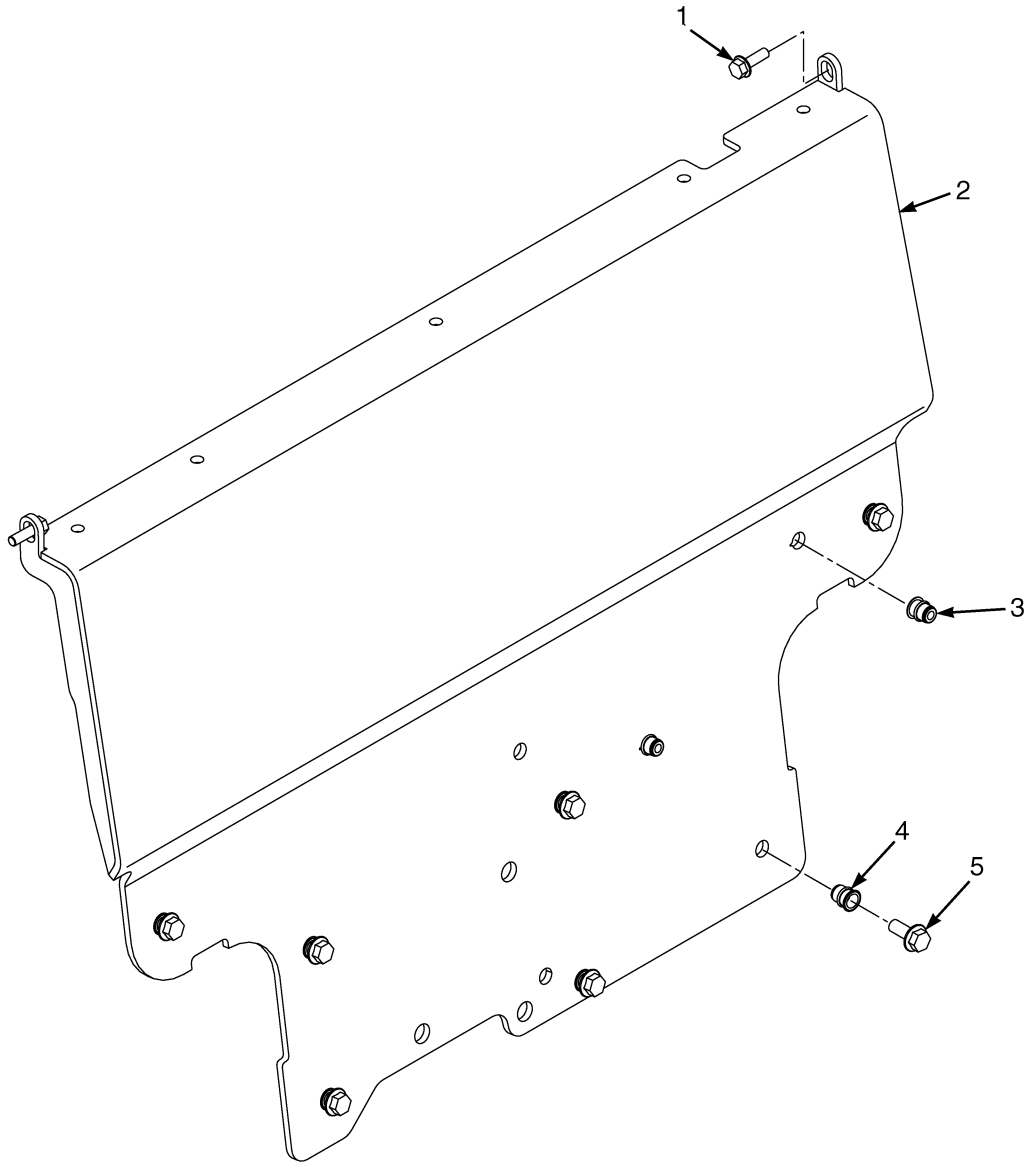

## HOOD ASSEMBLY

ITEM	PART NO.	DESCRIPTION	QTY
38	329069	Nut .....	2
	a 1585592	Plug (Not Illustrated) .....	1

**FOOTNOTES:**

- a Use With Swivel Seat
- b With Cab
- c With Overhead Guard

## FLOORPLATES AND COVERS

ITEM	PART NO.	DESCRIPTION	QTY	
			A	B
41	1581079	Plug .....	4	4
42	1590145	Bracket (LH) (Fender Cover).....	1	1
43	1563881	Cover (LH) (Fender).....	1	1
44	1350215	Nut (Foldover).....	4	4
45	1544153	Lock Nut (Standard Tread, Wide Tread) .....	4	4
45	1544153	Lock Nut (Dual Tread).....	6	6
46	2069008	Mud Guard (Standard Tread).....	2	2
46	2069545	Mud Guard (RH, Wide Tread).....	1	1
46	2069954	Mud Guard (RH, Dual Tread).....	1	1
47	2069544	Mud Guard (LH, Wide Tread).....	1	1
47	2069550	Mud Guard (LH, Dual Tread) .....	1	1
48	1583611	Capscrew (Diesel) .....	23	23
48	1583611	Capscrew (LPG) .....	21	21
49	1579837	Seal (Wet Brake) .....	1	1
49	1580093	Seal (Dry Brake) .....	1	1
50	1597051	Damping Sheet (LH, Front Panel).....	1	1
51	1597070	Damping Sheet (RH, Front Panel).....	1	1
52	1540870	Front Panel (RH).....	1	1
53	1590147	Bracket (RH) (Fender Cover) .....	1	1
54	1563883	Cover (RH) (Fender) .....	1	1
55	1530135	Grommet (RH).....	1	1
56	1563840	Seal Plate Assembly.....	1	1
56	1529427	Seal .....	1	1
57	2069464	Seal .....	1	..
58	2065799	Seal (Manual Valve).....	1	..
58	2065826	Seal (Electronic Valve).....	1	..
59	2065798	Seal (Manual Valve).....	1	..
59	2065827	Seal (Electronic Valve).....	1	..
60	2065797	Seal .....	1	..
61	2065796	Seal .....	1	..
62	2071595	Kick Panel (Single Brake Pedal) .....	1	1
63	2065668	Cover (Steering Column) (Upper).....	1	1
63	2071596	Kick Panel (Dual Brake Pedal).....	1	1
64	2065666	Cover (Steering Column) (Lower).....	1	1
65	2027655	Screw.....	2	2

## COWL MOUNT (Figure 1-4)

HP120730

ITEM	PART NO.	DESCRIPTION	QTY
1	1583611	Capscrew.....	2
2	1586815	Cowl.....	1
3	1530243	Insert.....	2
4	1530244	Insert.....	7
5	1605990	Capscrew.....	7