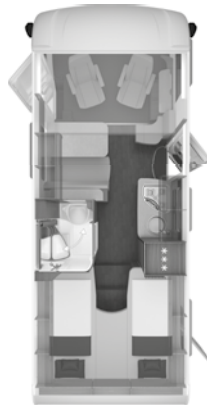

L!VE I

Technical specifications

Technical specifications	650 MEG	700 MEG	900 LEG
BODY			
Total number of hinged windows	3	3	4
Body door (width x height)	70 x 195	70 x 195	70 x 195
Wall thickness, roof (mm)	32	32	32
Wall thickness, side wall (mm)	31	31	31
Wall thickness, floor (mm)	40	40	40
LIVING AREA			
Three-point belts in driving direction	2	2	2
Bed size, lifting bed (cm)	193 x 150	193 x 150	193 x 150
Bed size, front (cm)	205 x 118/40	205 x 118/88	205 x 165/140
Bed size, rear (cm)	202 x 78; 197 x 78	199 x 78; 205 x 78	2 x 205 x 78
WATER			
Waste water volume in liters	95	95	95
Fresh water volume in liters (Note: H712B,H712C)	100	100	100
KITCHEN			
Refrigerator (ltr.)	142	142	177
ELECTRICAL SUPPLY			
Living area battery	80	80	80
Number of 230 V socket(s)	5	5	7
Number of USB socket(s)	1	1	1