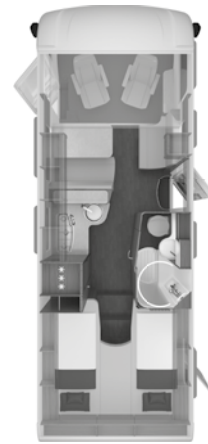

L!VE I

Technical specifications

Technical specifications	650 MEG	700 MEG	900 LEG
BODY			
Total number of hinged windows	3	3	4
Body door (width x height)	70 x 195	70 x 195	70 x 195
Wall thickness, roof (mm)	32	32	32
Wall thickness, side wall (mm)	31	31	31
Wall thickness, floor (mm)	40	40	40
LIVING AREA			
Three-point belts in driving direction	2	2	2
Bed size, lifting bed (cm)	193 x 150	193 x 150	193 x 150
Bed size, front (cm)	205 x 118/40	205 x 118/88	205 x 165/140
Bed size, rear (cm)	202 x 78; 197 x 78	199 x 78; 205 x 78	2 x 205 x 78
WATER			
Waste water volume in liters	95	95	95
Fresh water volume in liters (Note: H712B,H712C)	100	100	100
KITCHEN			
Refrigerator (ltr.)	142	142	177
ELECTRICAL SUPPLY			
Living area battery	80	80	80
Number of 230 V socket(s)	5	5	7
Number of USB socket(s)	1	1	1