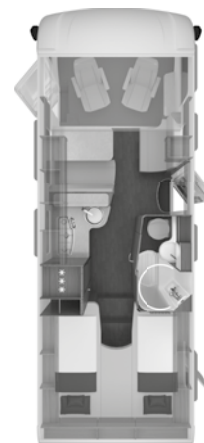

L!VE I

Technical specifications

Technical specifications	650 MEG	700 MEG	900 LEG
BASE VEHICLE			
FIAT Ducato 3.500 kg; 2.2 l 140 Multijet; front-wheel drive; Euro 6d-Final (103 kW / 140 HP); 6-speed manual gearbox (Dependent on layout)	S	S	–
FIAT Ducato 5.000 kg; 2.2 l 180 Multijet; front-wheel drive; Euro VI HD (132 kW / 180 PS); 6-speed manual gearbox (Dependency: ABH18962, ABH18963)	–	–	S
BASIC EQUIPMENT			
Total length (cm)	697	751	859
Width (outside) (cm)	232	232	232
Width (inside) (cm)	218	218	218
Height (outside) (cm)	279	279	279
Height (inside) (cm)	200	200	200
Effective vehicle mass including legally required basic equipment (kg)	2.945	2.985	3.665
Technically maximum authorised laden mass (kg)	3.500	3.500	5.000
Maximum payload (kg)	555	515	1.335
Towing load (kg) (Note: H722)	2.000	2.000	1.500
Wheelbase (cm)	380	403	–
Number of persons allowed in driving operation	4	4	4
Beds (Note: H141)	4	4	6
Max. number of beds (Note: H142)	5	5	6
Automatic three-point belts	2	2	2
Max. belt-secured seats	4	5	5