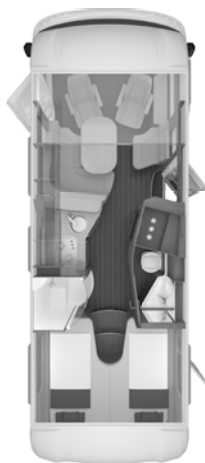

SUN I

Technical specifications

Technical specifications	700 LEG	900 LEG	900 LX
BASE VEHICLE			
FIAT Ducato 4.500 kg MAXI; 2.2 l 180 Multijet; front-wheel drive; Euro VI HD (132 kW / 180 HP) (Dependency: ABH18941)	s	–	–
FIAT Ducato 5.000 kg; 2.2 l 180 Multijet; front-wheel drive; Euro VI HD (132 kW / 180 PS); 6-speed manual gearbox (Dependent on layout) (Dependency: ABH18941)	–	s	s
BASIC EQUIPMENT			
Total length (cm)	765	882	882
Width (outside) (cm)	234	234	234
Width (inside) (cm)	218	218	218
Height (outside) (cm)	294	294	294
Height (inside) (cm)	200	200	200
Effective vehicle mass including legally required basic equipment (kg)	3.630	4.065	4.065
Technically maximum authorised laden mass (kg)	4.500	5.000	5.000
Maximum payload (kg)	870	935	935
Towing load (kg) (Note: H722)	2.000	1.500	1.500
Wheelbase (cm)	430	–	–
Tyre size	225/75R16 CP	225/75R16 CP	225/75R16 CP
Number of persons allowed in driving operation	4	4	4
Beds (Note: H141)	4	4	4
Max. number of beds (Note: H142)	4	4	4