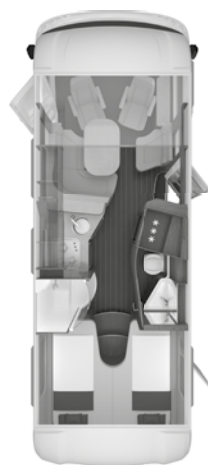

SUN I

Technical specifications

Technical specifications	700 LEG	900 LEG	900 LX
Automatic three-point belts	2	2	2
Max. belt-secured seats	4	5	5
BODY			
Total number of hinged windows	4	6	6
Body door (width x height)	70 x 195	70 x 195	70 x 195
Wall thickness, roof (mm)	33	33	33
Wall thickness, side wall (mm)	33	33	33
Wall thickness, floor (mm)	36	36	36
LIVING AREA			
Three-point belts in driving direction	2	2	2
Bed size, lifting bed (cm)	200 x 150	200 x 150	200 x 150
Bed size, rear (cm)	198 x 85; 193 x 85	2 x 198 x 85	200 x 153
WATER			
Waste water volume in liters	170	170	170
Fresh water volume in liters (Note: H711B,H712G)	180	180	180
KITCHEN			
Refrigerator (ltr.)	177	177	177
ELECTRICAL SUPPLY			
Living area battery	2 x 95	2 x 95	2 x 95
Number of 230 V socket(s)	10	10	10
Number of USB socket(s)	5	5	5