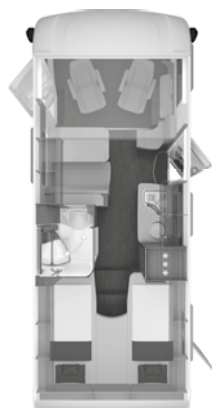

L!VE I

Technical specifications

Technical specifications	650 MEG	700 MEG	900 LEG
BASE VEHICLE			
FIAT Ducato 3.500 kg; 2.2 l 140 Multijet; front-wheel drive; Euro 6d-Final (103 kW / 140 HP); 6-speed manual gearbox (Dependent on layout)	S	S	–
FIAT Ducato 5.000 kg; 2.2 l 180 Multijet; front-wheel drive; Euro VI HD (132 kW / 180 PS); 6-speed manual gearbox (Dependency: ABH18962, ABH18963)	–	–	S
BASIC EQUIPMENT			
Total length (cm)	697	751	859
Width (outside) (cm)	232	232	232
Width (inside) (cm)	218	218	218
Height (outside) (cm)	279	279	279
Height (inside) (cm)	200	200	200
Effective vehicle mass including legally required basic equipment (kg)	2.945	2.985	3.665
Technically maximum authorised laden mass (kg)	3.500	3.500	5.000
Maximum payload (kg)	555	515	1.335
Towing load (kg) (Note: H722)	2.000	2.000	1.500
Wheelbase (cm)	380	403	–
Number of persons allowed in driving operation	4	4	4
Beds (Note: H141)	4	4	6
Max. number of beds (Note: H142)	5	5	6
Automatic three-point belts	2	2	2
Max. belt-secured seats	4	5	5