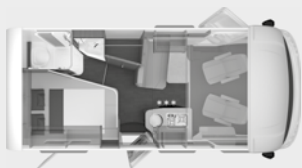

VANI

The compact one

VANI 550 MF