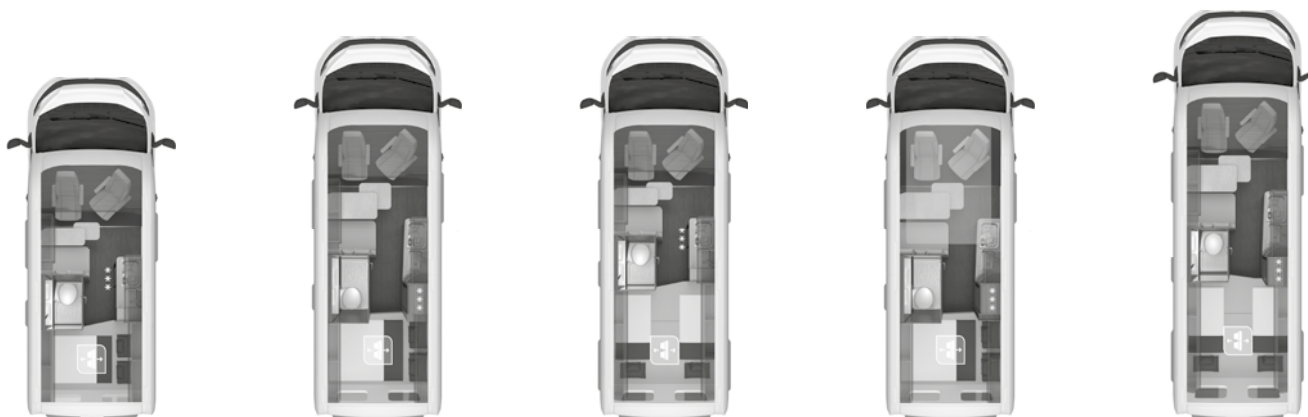

BOXLIFE

Technical specifications

Technical specifications	540 MQ	600 MQ	600 ME	600 DQ	630 ME
Wall thickness, floor (mm)	25	25	25	25	25
LIVING AREA					
Three-point belts in driving direction	2	2	2	2	2
Bed size, rear lifting bed with compact bathroom (cm)	192/173 x 139/121	192/173 x 142/138	–	192/173 x 142/138	–
Bed size, transverse rear lifting bed with optional separate bathroom (cm)	192/173 x 139/130	192/173 x 142/138	–	192/173 x 142/138	–
Bed size, rear lateral bunk bed underneath with compact bathroom (cm)	184 x 136/118	184 x 139/134	–	184 x 139/134	–
Bed size, transverse rear bunk bed underneath with optional separate bathroom (cm)	184 x 136/130	184 x 139/134	–	184 x 139/134	–
Bed size, rear longitudinal lifting beds with compact bathroom (cm)	–	–	197/179 x 173	–	188/184 x 173
Bed size, rear longitudinal lifting beds with optional separate bathroom (cm)	–	–	197/188 x 173	–	196/184 x 173
Bed size, rear longitudinal bunk bed with compact bathroom (cm)	–	–	197/179 x 184	–	193/189 x 184
Bed size, rear longitudinal bunk bed with optional separate bathroom (cm)	–	–	197/188 x 184	–	202/189 x 184
Bed size, spare bed on semi-dinette and driver's seat (cm)	135 x 60	160 x 60	135 x 60	–	160 x 60
Bed size, guest bed optional (cm)	180 x 70	180 x 70	180 x 70	180 x 70	180 x 70
Bed size, Classic lifting bed (cm)	–	–	–	176 x 130	176 x 130
Bed size, Vario lifting bed (cm)	–	–	–	194 x 130	194 x 130
WATER					
Waste water volume in liters	90	90	90	90	90
Fresh water volume in liters (Note: H711A,H712D)	102	102	102	102	102
KITCHEN					
Refrigerator (ltr.)	75	95	75	95	95
ELECTRICAL SUPPLY					
Living area battery	95	95	95	95	95
Number of 12 V socket(s)	1	1	1	1	1
Number of 230 V socket(s)	2	2	2	2	2
Number of USB socket(s)	2	2	2	2	2