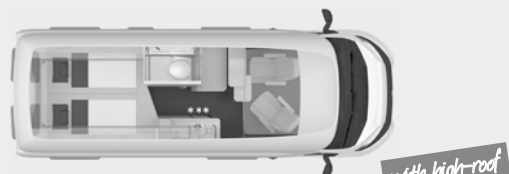

BOXSTAR 600 LIFETIME XL