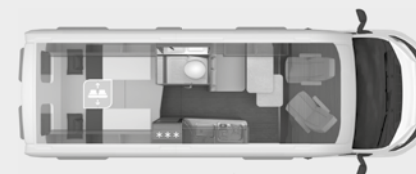

BOXSTAR 600 FAMILY

BOXSTAR 600 STREET XL

BOXLIFE 600 ME

BOXLIFE 600 DQ

BOXSTAR 600 LIFETIME

BOXSTAR 600 LIFETIME XL

BOXLIFE 630 ME

Illustrations without engagement: All the illustrations shown here are schematic representations without engagement. The actual vehicle and equipment features may differ from the layout examples. Certain vehicle and equipment features are not granted by the illustrations and cannot be acquired as basis/standard equipment/are not included in the Standard equipment. Therefore, please make sure to contact your dealer about the specific features and the selected equipment of your chosen vehicle before purchasing it.