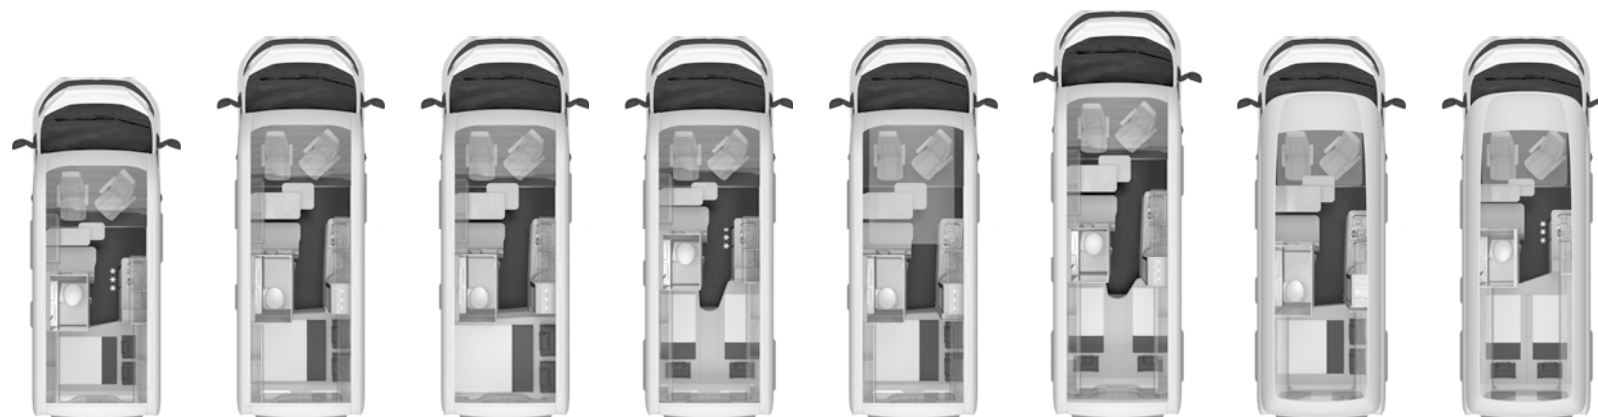

BOXSTAR

Technical specifications

Technical specifications	540 ROAD	600 STREET	600 FAMILY	600 LIFETIME	600 SOLUTION	630 FREEWAY	600 STREET XL	600 LIFETIME XL
BASE VEHICLE								
FIAT Ducato 3.300 kg; 2.2 l 120 Multijet; front-wheel drive; Euro 6d-Final (88 kW / 120 HP), 6-speed manual gearbox (ABH27945)	s	s	s	s	–	–	–	–
FIAT Ducato 3.500 kg; 2.2 l 120 Multijet; front-wheel drive; Euro 6d-Final (88 kW / 120 HP); 6-speed manual gearbox (ABH27945)	–	o	o	o	–	–	s	s
FIAT Ducato 3.500 kg; 2.2 l 140 Multijet; front-wheel drive; Euro 6d-Final (103 kW / 140 HP); 6-speed manual gearbox (ABH27954, ABH27955)	o	o	o	o	–	s	o	o
FIAT Ducato 3.500 kg MAXI; 2.2 l 140 Multijet; front-wheel drive; Euro 6d-Final (103 kW / 140 HP); 6-speed manual gearbox (ABH27968, ABH27969, ABH27967)	–	o	o	o	s	o	o	o
BASIC EQUIPMENT								
Total length (cm)	541	599	599	599	599	636	599	599
Width (outside) (cm)	205	205	205	205	205	205	205	205
Width (inside) (cm)	187	187	187	187	187	187	187	187
Height (outside) (cm)	258	258	258	258	282	282	312	312
Height (inside) (cm)	190	190	190	190	218	218	238	238
Effective vehicle mass including legally required basic equipment (kg)	2.660	2.810	2.810	2.810	2.900	2.990	2.920	2.920
Technically maximum authorised laden mass (kg)	3.300	3.300	3.300	3.300	3.500	3.500	3.500	3.500
Maximum payload (kg)	640	490	490	490	600	510	580	580
Towing load (kg)	2.500	2.500	2.500	2.500	3.000	2.500	2.500	2.500
Wheelbase (cm)	345	403	403	403	403	403	403	403
Tyre size	–	–	–	–	225/75R16 CP	–	–	–
Beds (Note: H141)	3	3	3	3	5	3	5	5
Max. number of beds (Note: H142)	5	5	7	5	5	5	5	5
Number of persons allowed in driving operation	4	4	4	4	4	4	4	4
Automatic three-point belts, height-adjustable	2	2	2	2	2	2	2	2
Max. belt-secured seats	4	4	4	4	4	4	4	4