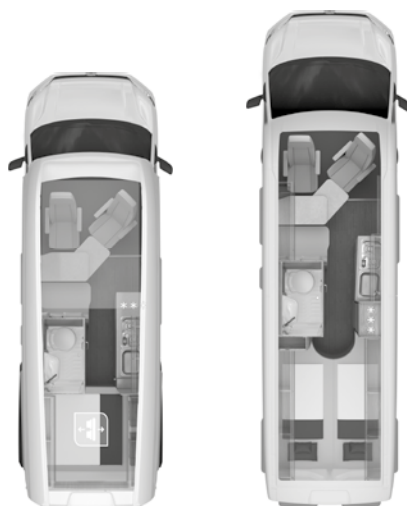

BOXDRIVE

Technical specifications

Technical specifications	600 XL	680 ME
BASE VEHICLE		
MAN TGE 35 box engine: 2.0 l TDI; Euro 6d; 103 kW / 140 HP	–	s
MAN TGE 35 box engine: 2.0 l TDI; Euro 6d; 130 kW / 170 HP	s	o
BASIC EQUIPMENT		
Total length (cm)	598	684
Width (outside) (cm)	204	204
Width (inside) (cm)	172	172
Height (outside) (cm)	309	268
Height (inside) (cm)	225	192
Effective vehicle mass including legally required basic equipment (kg) (Note: H165)	3.015	3.130
Technically maximum authorised laden mass (kg)	3.500	3.500
Maximum payload (kg) (Note: H165)	485	370
Towing load (kg) (Note: H722)	3.000	3.000
Wheelbase (cm)	364	449
Tyre size	225/75R16 CP	225/75R16 CP
Rim size	6,5J x 16	6,5J x 16
Beds (Note: H141)	4	3
Max. number of beds (Note: H142)	5	3
Number of persons allowed in driving operation	4	4

Technical specifications	600 XL	680 ME
Automatic three-point belts, height-adjustable	2	2
Max. belt-secured seats	4	4
BODY		
Total number of hinged windows	5	7
Wall thickness, floor (mm)	25	25
LIVING AREA		
Three-point belts in driving direction	2	2
Bed size, high-roof bed EasySlide (cm)	186 x 124	–
Bed size, seating group (spare bed) (cm)	166 x 67	177 x 67
Bed size, rear (cm)	194 x 145	197 x 78; 208 x 78
WATER		
Waste water volume in liters	80	85
Fresh water volume in liters (Note: H711A,H712E)	100	110
KITCHEN		
Refrigerator (ltr.)	69	90
ELECTRICAL SUPPLY		
Living area battery	92	95
Number of 12 V socket(s)	2	3
Number of 230 V socket(s)	3	3
Number of USB socket(s)	5	4