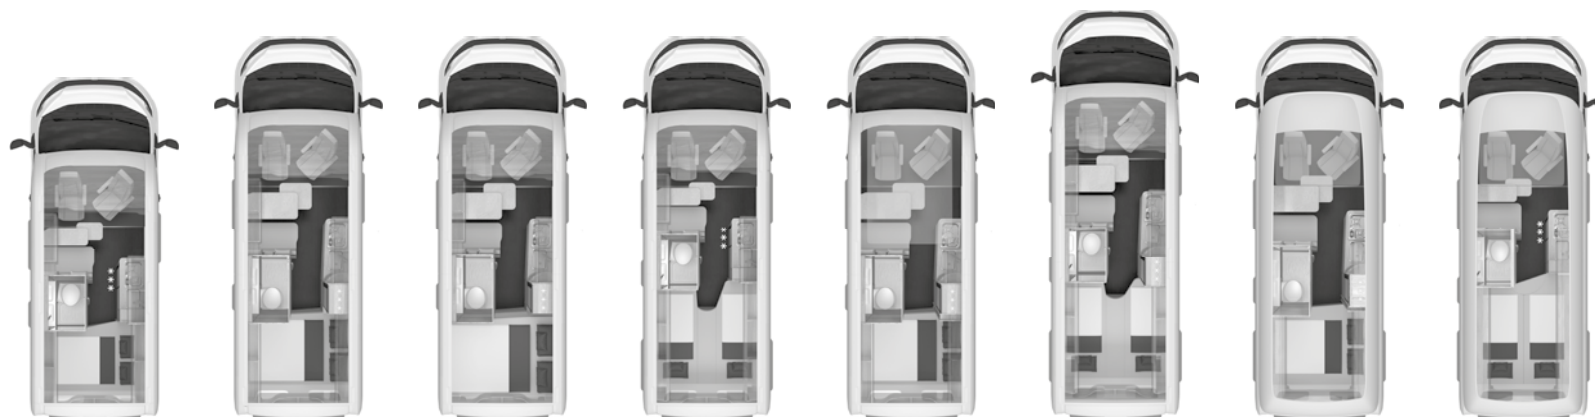

BOXSTAR

Technical specifications

Technical specifications	540 ROAD	600 STREET	600 FAMILY	600 LIFETIME	600 SOLUTION	630 FREEWAY	600 STREET XL	600 LIFETIME XL
BODY								
Total number of hinged windows	5	5	5	7	5	7	7	9
Wall thickness, floor (mm)	25	25	25	25	25	25	25	25
LIVING AREA								
Three-point belts in driving direction	2	2	2	2	2	2	2	2
Bed size, rear lateral beds with single-piece slatted frame with compact bathroom (cm)	194 x 140/125	194 x 145/140	184 x 145/140; 180 x 145/140	–	194 x 145/140	–	194 x 145/140	–
Bed size, rear lateral beds with single-piece slatted frame with separate bathroom, optional (cm)	194 x 140/134	194 x 145/140	184 x 145/140; 180 x 145/140	–	194 x 145/140	–	194 x 145/140	–
Bed size, rear longitudinal bed with compact bathroom (cm)	–	–	–	180 x 85; 200 x 85	–	190 x 85; 195 x 85	–	180 x 85; 200 x 85
Bed size, rear longitudinal bed with separate bathroom, optional (cm)	–	–	–	189 x 85; 200 x 85	–	199 x 85; 195 x 85	–	189 x 85; 200 x 85
Bed size, spare bed on semi-dinette and driver's seat (cm)	135 x 60	160 x 60	160 x 60	135 x 60	160 x 60	160 x 60	160 x 60	135 x 60
Bed size, guest bed optional (cm)	180 x 70	180 x 70	180 x 70	180 x 70	180 x 70	180 x 70	180 x 70	180 x 70
Bed size, Classic lifting bed (cm)	–	–	–	–	176 x 130	176 x 130	–	–
Bed size, Vario lifting bed (cm)	–	–	–	–	194 x 130	194 x 130	–	–
Bed size, functional high-roof comfort bed (cm)	–	–	–	–	–	–	207 x 130	190 x 130
WATER								
Waste water volume in liters	90	90	90	90	90	90	90	90
Fresh water volume in liters (Note: H711A,H712D)	102	102	–	102	102	102	102	102
Fresh water volume in liters (Note: H712A,H711A)	–	–	80	–	–	–	–	–
KITCHEN								
Refrigerator (ltr.)	70	90	90	70	90	90	90	70
ELECTRICAL SUPPLY								
Living area battery	95	95	95	95	95	95	95	95
Number of 12 V socket(s)	1	1	1	1	1	1	1	1
Number of 230 V socket(s)	2	2	2	2	2	2	2	2
Number of USB socket(s)	2	2	2	2	2	2	2	2