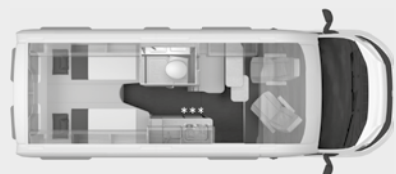

BOXSTAR 600 FAMILY

BOXSTAR 600 STREET XL

BOXLIFE 600 ME

BOXLIFE 600 DQ

BOXSTAR 600 LIFETIME

BOXSTAR 600 LIFETIME XL

BOXLIFE 630 ME

Illustrations without engagement: All the illustrations shown here are schematic representations without engagement. The actual vehicle and equipment features may differ from the layout examples. Certain vehicle and equipment features are not granted by the illustrations and cannot be acquired as basis/standard equipment/are not included in the Standard equipment. Therefore, please make sure to contact your dealer about the specific features and the selected equipment of your chosen vehicle before purchasing it.