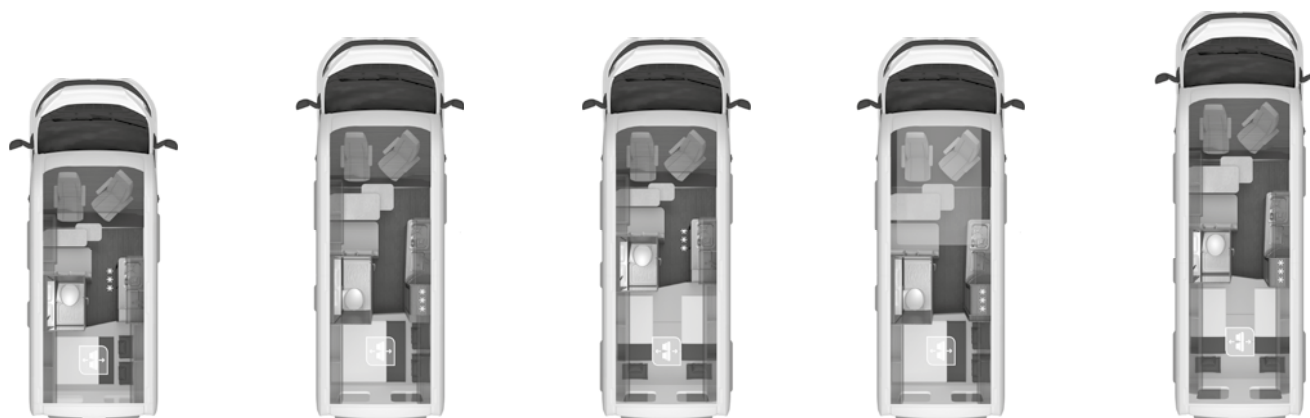

BOXLIFE

Technical specifications

Technical specifications	540 MQ	600 MQ	600 ME	600 DQ	630 ME
BASE VEHICLE					
FIAT Ducato 3.300 kg; 2.2 l 120 Multijet; Euro 6d-Final (88 kW / 120 HP); 6-speed manual gearbox (Dependent on layout) (ABH27945)	s	s	s	–	–
FIAT Ducato 3.500 kg; 2.2 l 140 Multijet; Euro 6d-Final (103 kW / 140 HP); 6-speed manual gearbox (ABH28134, ABH28135)	o	o	o	–	s
FIAT Ducato 3.500 kg MAXI; 2.2 l 140 Multijet; Euro 6d-Final (103 kW / 140 HP); 6-speed manual gearbox (ABH27968, ABH27969, ABH27967)	–	o	o	s	o
BASIC EQUIPMENT					
Total length (cm)	541	599	599	599	636
Width (outside) (cm)	205	205	205	205	205
Width (inside) (cm)	187	187	187	187	187
Height (outside) (cm)	258	258	258	282	282
Height (inside) (cm)	190	190	190	218	218
Effective vehicle mass including legally required basic equipment (kg)	2.645	2.795	2.795	2.885	2.975
Technically maximum authorised laden mass (kg)	3.300	3.300	3.300	3.500	3.500
Maximum payload (kg)	655	505	505	615	525
Towing load (kg)	2.500	2.500	2.500	3.000	2.500
Wheelbase (cm)	345	403	403	403	403
Tyre size	–	–	–	225/75R16 CP	–
Beds (Note: H141)	3	3	3	5	3
Max. number of beds (Note: H142)	7	7	7	7	7
Number of persons allowed in driving operation	4	4	4	4	4
Automatic three-point belts, height-adjustable	2	2	2	2	2
Max. belt-secured seats	4	4	4	4	4
BODY					
Total number of hinged windows	5	5	7	5	7