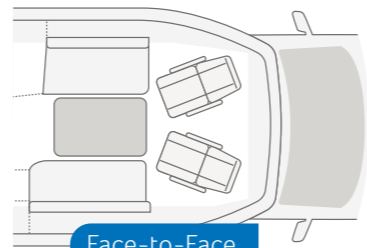

Revolutionary Xpand bath

500 MQ. When fully extended, the shower is spacious and the rest of the room stays dry thanks to the watertight shower screen.

500 MQ. The washbasin can be easily moved to the side, means that the toilet can be used at any time.

**COMPLETE FREEDOM
MORE COMPACT THAN EVER**

The new TOURER VAN combines compact dimensions with the most enjoyable driving experience, giving you a palpable sense of freedom. Unique layout solutions, outstanding comfort and the advantages of the VW T6.1 chassis make it the ideal travel companion for up to four people.

500 MQ. The optional sliding bed is easy to pull out and offers up to two extra sleeping places at the front, transforming the compact semi-integrated vehicle for two into a motorhome for four.

Face-to-Face seating area