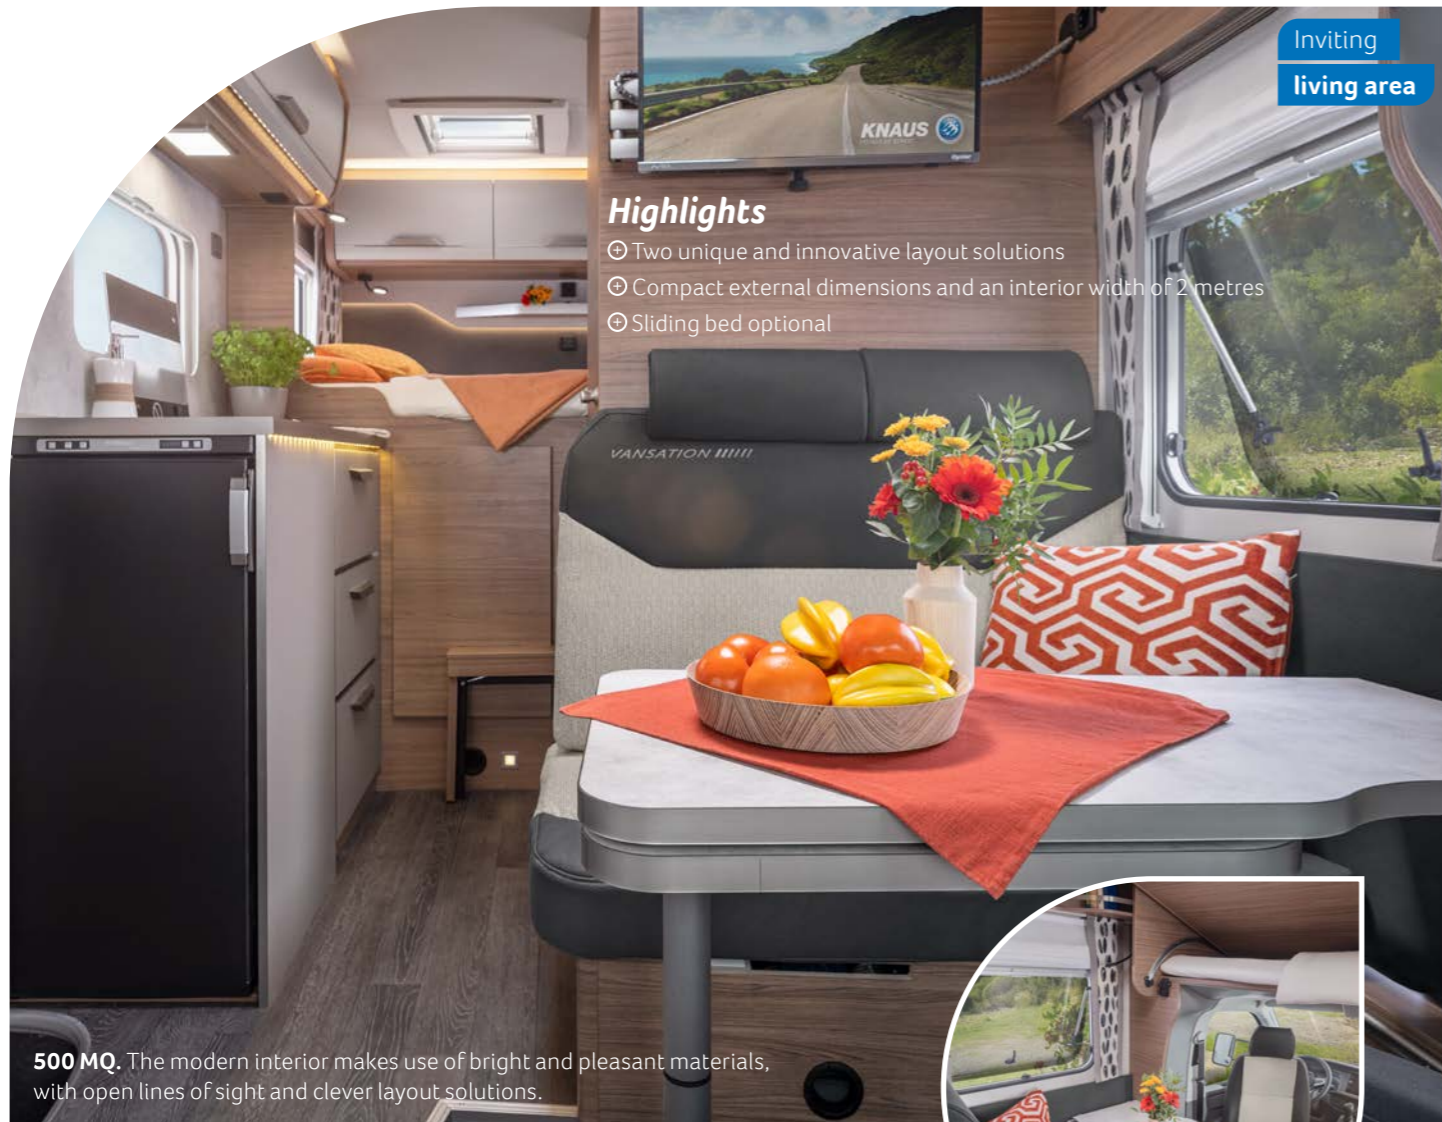

DISCOVER OUR SPECIAL MODEL
TOURER VAN

VANSATION IIIIII

MOTORHOMES

2023

KNAUS
FREIHEIT, DIE BEWEGT.

Inviting living area

Highlights

- ⊕ Two unique and innovative layout solutions
- ⊕ Compact external dimensions and an interior width of 2 metres
- ⊕ Sliding bed optional

500 MQ. The modern interior makes use of bright and pleasant materials, with open lines of sight and clever layout solutions.

**BRAND NEW:
THE XPAND BATHROOM**

This bathroom will amaze you! The height-adjustable shower in the 500 MQ, with a standing height of 1.90 m, can be pushed upwards in a few simple steps.

Revolutionary Xpand bath

500 MQ. When fully extended, the shower is spacious and the rest of the room stays dry thanks to the watertight shower screen.

500 MQ. The washbasin can be easily moved to the side, means that the toilet can be used at any time.

**COMPLETE FREEDOM
MORE COMPACT THAN EVER**

The new TOURER VAN combines compact dimensions with the most enjoyable driving experience, giving you a palpable sense of freedom. Unique layout solutions, outstanding comfort and the advantages of the VW T6.1 chassis make it the ideal travel companion for up to four people.