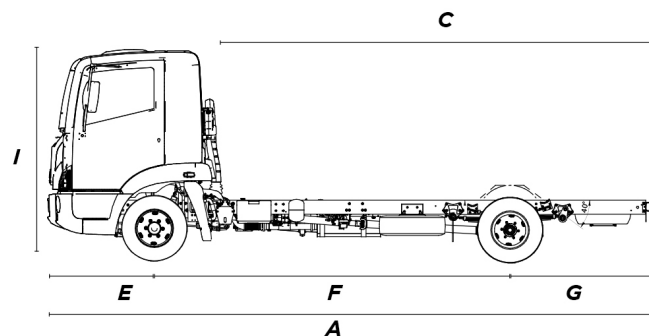

# TRUCK 10000 S

Generated on 17/07/2022 12:04:53

ENGINE - CUMMINS ISF 3.8	
No. of Cylinders/Displacement	4 cil 3760 cm
Maximum Power	162cv(119 kw) @ 2600rpm
Maximum Torque	600 Nm a 1300 a 1700 rpm
ELECTRICAL SYSTEM	
Tension   Battery   Alternator	24 V   12 V   100 Ah
TRANSMISSION - EATON FSO 4505 C	
External Diameter	330 mm
No. of Gears	5 forward / 1 reverse
AXLE	
Front axle	MERITOR MFS 08
Rear axle	MERITOR 15-124 / DANA S16 - 130
Standard ratio	4,30
THEORETICAL PERFORMANCE	
Maximum Speed	115 Km/h
Gradeability (GVW)	35,3%
TIRES	
Dimensions	235/75R17,5
WHEELS	
Dimensions	6.75" x 17,5

BRAKES	
Parking Brakes	Spring brake 24
STEERING	
Turning Circle	15,5 m / 17,0 m
SUPPLY CAPACITY	
Fuel Tank (Diesel S50)	150 L
Urea Tank (Arla 32)	16 L
WEIGHTS AND CAPACITIES	
Curb weight	3.650 kg / 3.675 kg
GVW - Gross Vehicle Weight	10.000 kg
GVW with 3rd axle (installed by others)	12.000 Kg
Payload	6.260/6.200 Kg
MTC - Maximum Traction Capacity	15.500 kg
Maximum Load of Front Axle	3.200 Kg
Maximum Load of Rear Axle	6.800 Kg
FEATURES	
24V/12V Converter , Air deflectors (front columns), Automatic Brake Adjuster, Clutch servo pneumatic cylinder, Cruise Control, Digital tacograph, Engine Brake, Forced ventilation and defroster , Headrest , On-Board Computer in the cluster, Rear Stabilizer Bar, Urea tank cap with key	
OPTIONALS	
Blind spot mirror (front and right), Calibration and Cleaning Kit, Catch-hands ceiling, Catch-hands doors, DRL - Daytime Running Light, Electric Window, Heating System , Kit - Radial Tire Michelin, Kit - Sleeper berth, Kit Hydraulic Tilt Cab, Metallic Colors (Silver, Gray, Brown), Net storage (rear panel), Port-soap, Solid Colors (Yellow, Green, Blue), Storage box (dashboard), Wide angle (two sides)	

A	Comp. Total	7420 mm
B	Altura Cabine	2600 mm
C	Comprimento livre aplicações	5144 mm
D	Altura Mínima Solo	210 mm
E	Balanço Dianteiro	1310 mm
F	Entre Eixos	4350 mm
G	Balanço Traseiro	1652 mm
H	Largura Espelho à Espelho	2900 mm
I	Altura Total	2600 mm