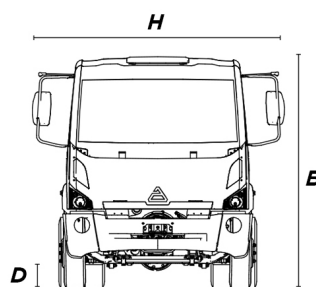

# TRUCK 10000 S

Generated on 17/07/2022 12:04:53

ENGINE - CUMMINS ISF 3.8	
No. of Cylinders/Displacement	4 cil 3760 cm
Maximum Power	162cv(119 kw) @ 2600rpm
Maximum Torque	600 Nm a 1300 a 1700 rpm
ELECTRICAL SYSTEM	
Tension   Battery   Alternator	24 V   12 V   100 Ah
TRANSMISSION - EATON FSO 4505 C	
External Diameter	330 mm
No. of Gears	5 forward / 1 reverse
AXLE	
Front axle	MERITOR MFS 08
Rear axle	MERITOR 15-124 / DANA S16 - 130
Standard ratio	4,30
THEORETICAL PERFORMANCE	
Maximum Speed	115 Km/h
Gradeability (GVW)	35,3%
TIRES	
Dimensions	235/75R17,5
WHEELS	
Dimensions	6.75" x 17,5

BRAKES	
Parking Brakes	Spring brake 24
STEERING	
Turning Circle	15,5 m / 17,0 m
SUPPLY CAPACITY	
Fuel Tank (Diesel S50)	150 L
Urea Tank (Arla 32)	16 L
WEIGHTS AND CAPACITIES	
Curb weight	3.650 kg / 3.675 kg
GVW - Gross Vehicle Weight	10.000 kg
GVW with 3rd axle (installed by others)	12.000 Kg
Payload	6.260/6.200 Kg
MTC - Maximum Traction Capacity	15.500 kg
Maximum Load of Front Axle	3.200 Kg
Maximum Load of Rear Axle	6.800 Kg
FEATURES	
24V/12V Converter , Air deflectors (front columns), Automatic Brake Adjuster, Clutch servo pneumatic cylinder, Cruise Control, Digital tacograph, Engine Brake, Forced ventilation and defroster , Headrest , On-Board Computer in the cluster, Rear Stabilizer Bar, Urea tank cap with key	
OPTIONALS	
Blind spot mirror (front and right), Calibration and Cleaning Kit, Catch-hands ceiling, Catch-hands doors, DRL - Daytime Running Light, Electric Window, Heating System , Kit - Radial Tire Michelin, Kit - Sleeper berth, Kit Hydraulic Tilt Cab, Metallic Colors (Silver, Gray, Brown), Net storage (rear panel), Port-soap, Solid Colors (Yellow, Green, Blue), Storage box (dashboard), Wide angle (two sides)	

A	Comp. Total	7420 mm
B	Altura Cabine	2600 mm
C	Comprimento livre aplicações	5144 mm
D	Altura Mínima Solo	210 mm
E	Balanço Dianteiro	1310 mm
F	Entre Eixos	4350 mm
G	Balanço Traseiro	1652 mm
H	Largura Espelho à Espelho	2900 mm
I	Altura Total	2600 mm